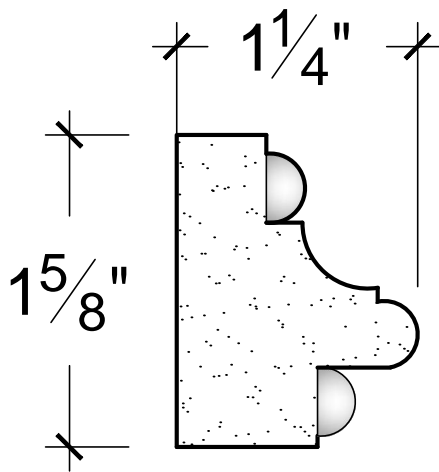

SCALE: 1:1

SCALE: 1:1

SCALE: 1:1

67 Steuben Street  
 Brooklyn, NY 11205  
 P 718.534.7000  
 F 718.534.7040  
 www.decocraftusa.com

Design Copyright © Deco Craft USA Inc.2010.All rights reserved

NAME:

PANEL

ITEM#

DC401-245

MATERIAL:

PLASTER

HEIGHT:

1. 5/8"

PROJECTION:

1. 1/4"

FACE:

N/A

REPEAT:

3/8"

LENGTH:

60"