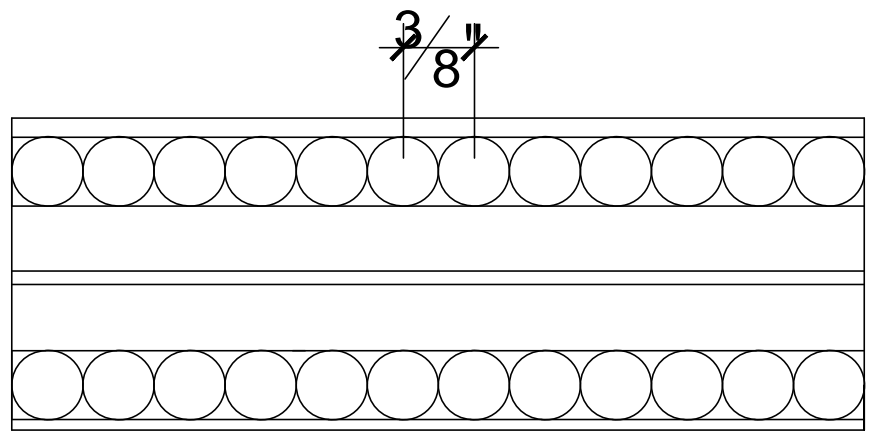

SCALE: 1:1

SCALE: 1:1

SCALE: 1:1

67 Steuben Street  
 Brooklyn, NY 11205  
 P 718.534.7000  
 F 718.534.7040  
 www.decocraftusa.com

Design Copyright © Deco Craft USA Inc.2010.All rights reserved

NAME:

PANEL

ITEM#

DC401-245

MATERIAL:

PLASTER

HEIGHT:

1. 5/8"

PROJECTION:

1. 1/4"

FACE:

N/A

REPEAT:

3/8"

LENGTH:

60"