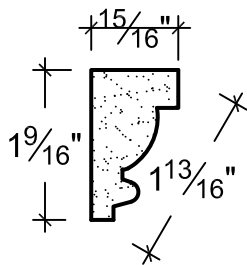

SCALE: 6" = 1'

SCALE: 6" = 1'

SCALE: 6" = 1'

67 Steuben Street
 Brooklyn, NY 11205
 P 718.534.7000
 F 718.534.7040
 www.decocraftusa.com

Design Copyright © Deco Craft USA Inc. 2010. All rights reserved

NAME:

PANEL

ITEM#

DC401-219

MATERIAL:

PLASTER

HEIGHT:

1. 9/16"

PROJECTION:

15/16"

FACE:

1. 13/16"

REPEAT:

N/A

LENGTH:

96"