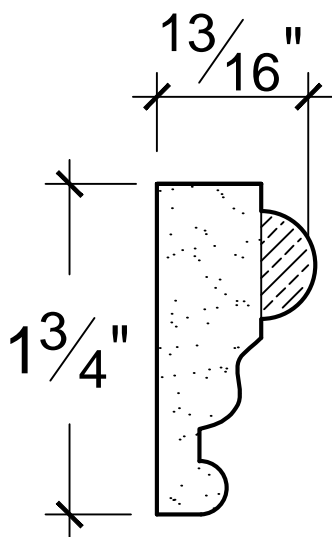

SCALE: 1:1

SCALE: 1:1

SCALE: 1:1

67 Steuben Street
 Brooklyn, NY 11205
 P 718.534.7000
 F 718.534.7040
 www.decocraftusa.com

Design Copyright © Deco Craft USA Inc.2010.All rights reserved

NAME:

PANEL

ITEM#

DC401-190

MATERIAL:

PLASTER

HEIGHT:

1 3/4"

PROJECTION:

13/16"

FACE:

N/A

REPEAT:

9/16"

LENGTH:

60"