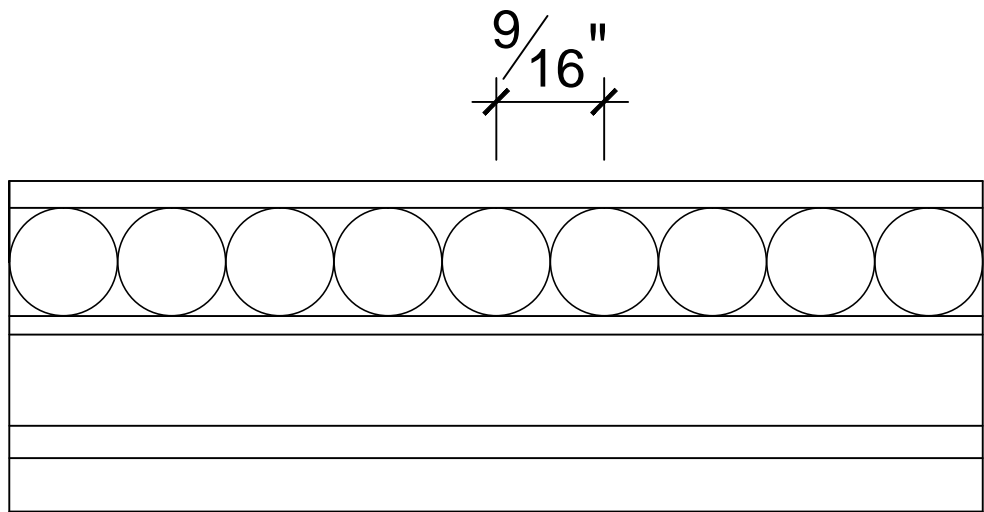

SCALE: 1:1

SCALE: 1:1

SCALE: 1:1

67 Steuben Street
 Brooklyn, NY 11205
 P 718.534.7000
 F 718.534.7040
 www.decocraftusa.com

Design Copyright © Deco Craft USA Inc.2010.All rights reserved

NAME:

PANEL

ITEM#

DC401-190

MATERIAL:

PLASTER

HEIGHT:

1 3/4"

PROJECTION:

13/16"

FACE:

N/A

REPEAT:

9/16"

LENGTH:

60"