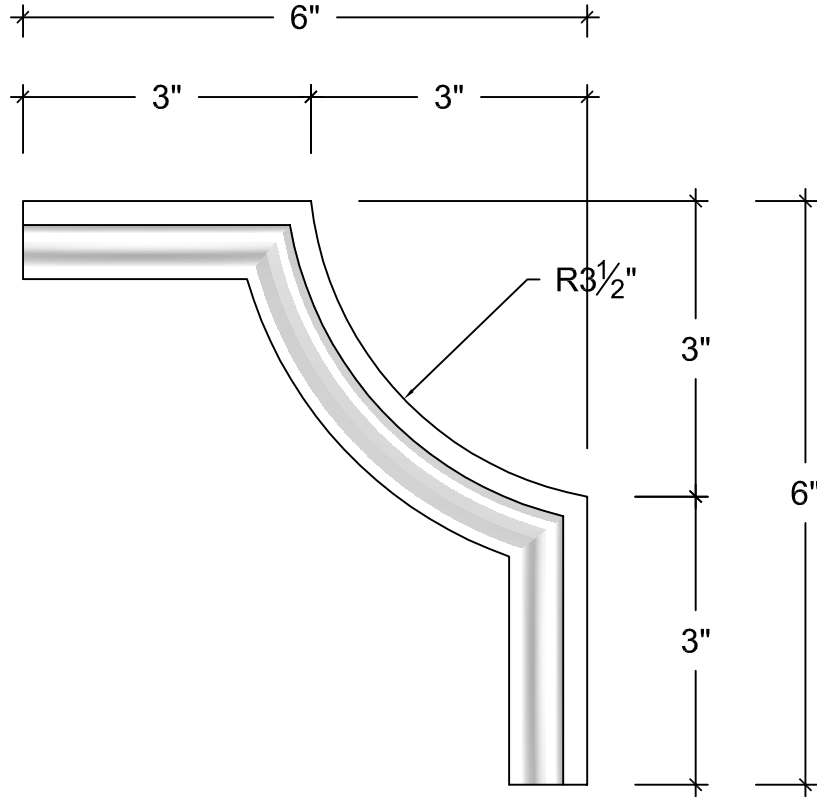

1/2"

13/16"

13/16"

1/2"

SCALE: 6" = 1'

67 Steuben Street
Brooklyn, NY 11205
P 718.534.7000
F 718.534.7040
www.decocraftusa.com

Design Copyright © Deco Craft USA Inc.2010.All rights reserved

NAME:

PANEL CORNER

ITEM#

DC401-094A

MATERIAL:

PLASTER

HEIGHT:

6"

PROJECTION:

1/2"

FACE:

N/A

REPEAT:

N/A

LENGTH:

N/A

WIDTH:

6"