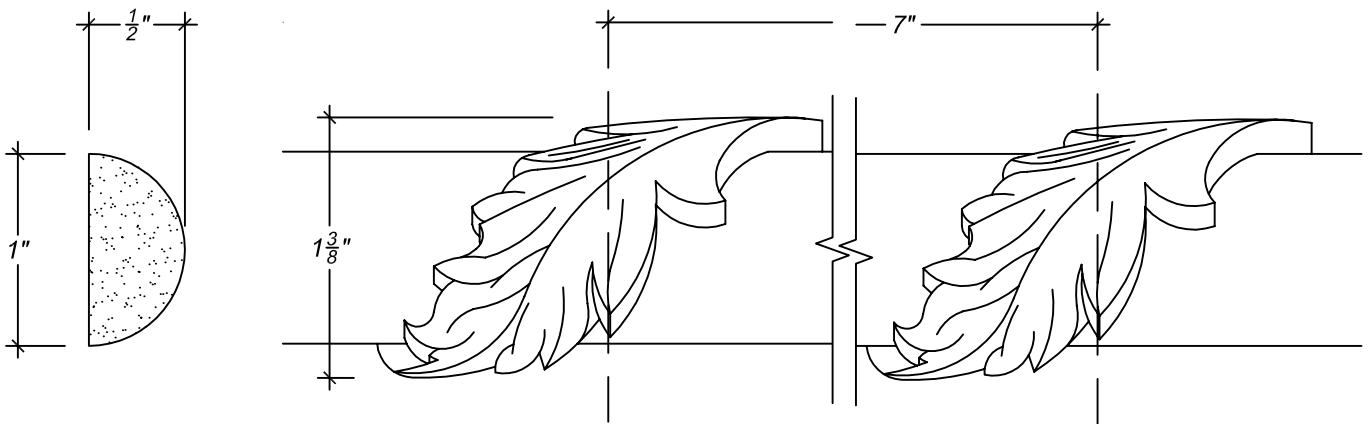

SCALE: 1' = 1'

SCALE: 1' = 1'

SCALE: 1' = 1'

67 Steuben Street
 Brooklyn, NY 11205
 P 718.534.7000
 F 718.534.7040
 www.decocraftusa.com

Design Copyright © Deco Craft USA Inc. 2010. All rights reserved

NAME:	PANEL	HEIGHT:	1"
ITEM#	DC401-026	PROJECTION:	1/2"
MATERIAL:	PLASTER	FACE:	N/A
		REPEAT:	7"
		LENGTH:	60"