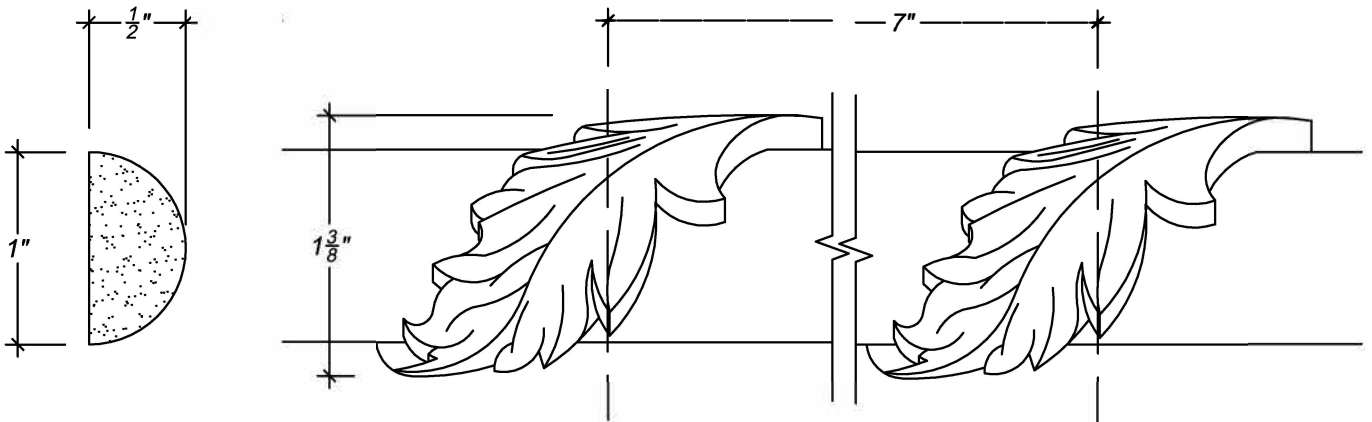

SCALE: 1' = 1'

SCALE: 1' = 1'

SCALE: 1' = 1'

67 Steuben Street
 Brooklyn, NY 11205
 P 718.534.7000
 F 718.534.7040
 www.decocraftusa.com

Design Copyright © Deco Craft USA Inc. 2010. All rights reserved

NAME:	PANEL	HEIGHT:	1"
ITEM#	DC401-026	PROJECTION:	1/2"
MATERIAL:	PLASTER	FACE:	N/A
		REPEAT:	7"
		LENGTH:	77"