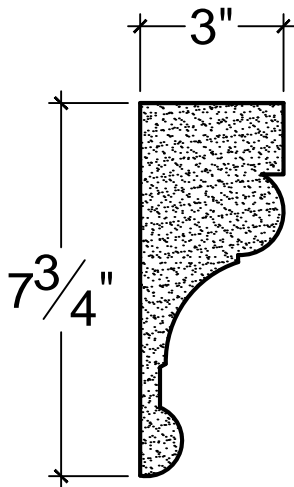

SCALE: 3" = 1'

SCALE: 3" = 1'

SCALE: 3" = 1'

67 Steuben Street
Brooklyn, NY 11205
P 718.534.7000
F 718.534.7040
www.decocraftusa.com

Design Copyright © Deco Craft USA Inc.2010.All rights reserved

NAME:

CASING

ITEM#

DC307-147

MATERIAL:

PLASTER

HEIGHT:

7. 3/4"

PROJECTION:

3"

FACE:

N/A

REPEAT:

N/A

LENGTH:

96"