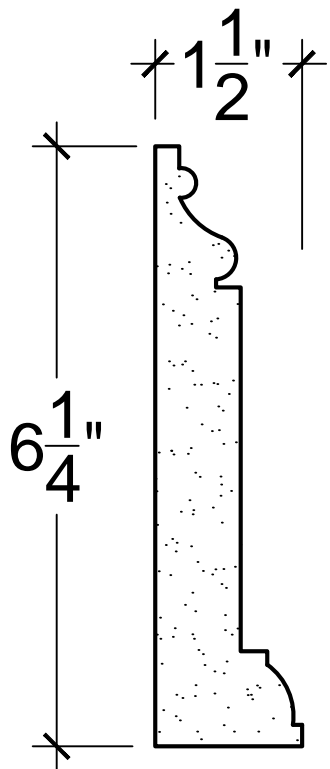

SCALE: 6" = 1'

SCALE: 6" = 1'

SCALE: 6" = 1'

67 Steuben Street  
 Brooklyn, NY 11205  
 P 718.534.7000  
 F 718.534.7040  
 www.decocraftusa.com

Design Copyright © Deco Craft USA Inc.2010.All rights reserved

|           |                  |             |         |
|-----------|------------------|-------------|---------|
| NAME:     | <b>BASE</b>      | HEIGHT:     | 6. 1/4" |
| ITEM#     | <b>DC306-273</b> | PROJECTION: | 1. 1/2" |
| MATERIAL: | <b>PLASTER</b>   | FACE:       | N/A     |
|           |                  | REPEAT:     | N/A     |
|           |                  | LENGTH:     | 96"     |