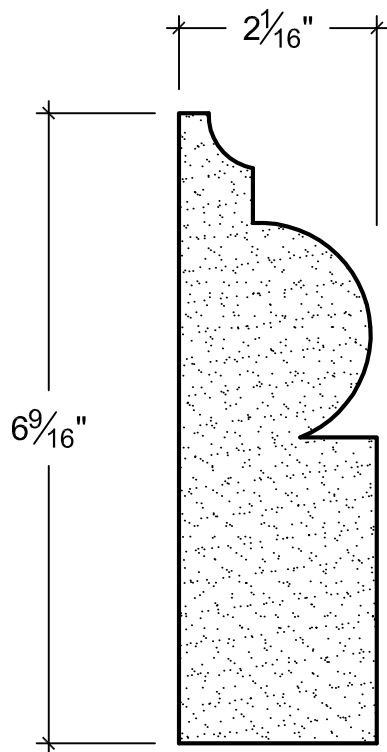

SCALE: 6" = 1'

SCALE: 6" = 1'

SCALE: 6" = 1'

67 Steuben Street  
 Brooklyn, NY 11205  
 P 718.534.7000  
 F 718.534.7040  
 www.decocraftusa.com

Design Copyright © Deco Craft USA Inc. 2010. All rights reserved

NAME:

**BASE**

ITEM#

**DC306-215**

MATERIAL:

**PLASTER**

HEIGHT:

6. 9/16"

PROJECTION:

2. 1/16"

FACE:

N/A

REPEAT:

N/A

LENGTH:

96"