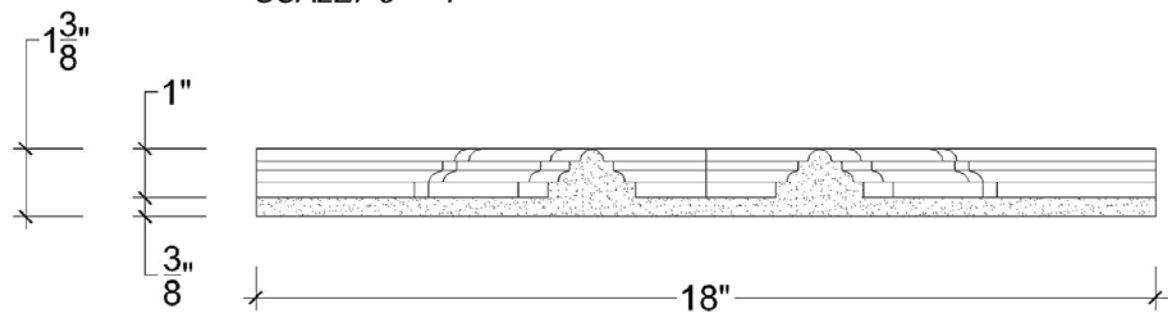

SCALE: 3" = 1'

SCALE: 3" = 1'

67 Steuben Street
 Brooklyn, NY 11205
 P 718.534.7000
 F 718.534.7040
 www.decocraftusa.com

Design Copyright © Deco Craft USA Inc.2010.All rights reserved

NAME:	CEILING SYSTEM	HEIGHT:	1-3/8"
ITEM#	DC901-089	PROJECTION:	1"
MATERIAL:	PLASTER	FACE:	N/A
		REPEAT:	N/A
		LENGTH:	18"
		WIDTH:	18"