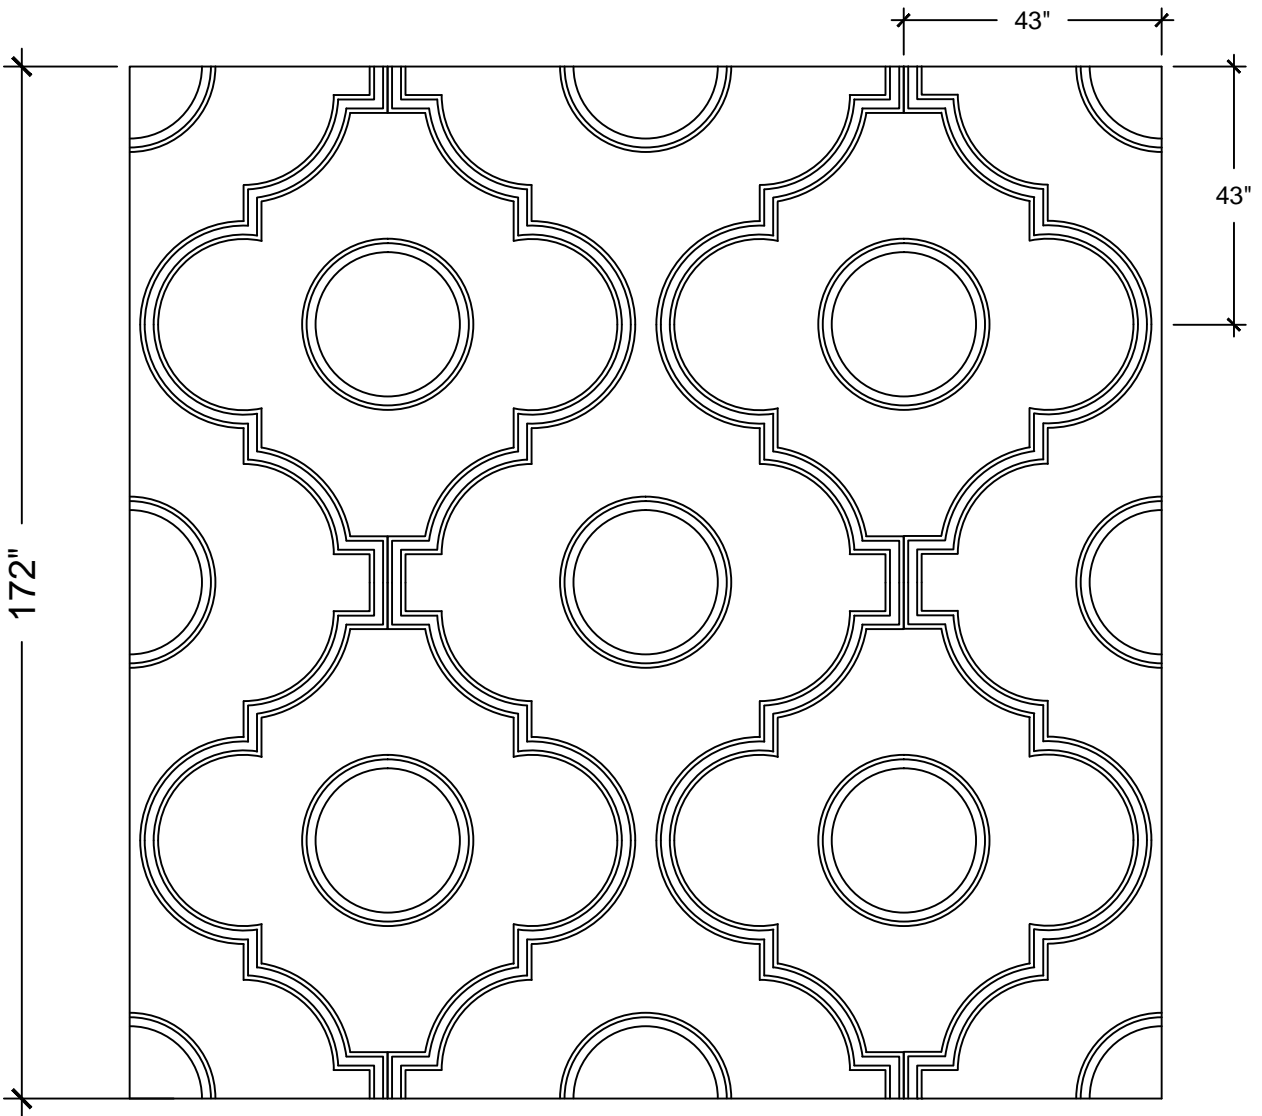

SCALE: 3/8" - 1"

67 Steuben Street
 Brooklyn, NY 11205
 P 718.534.7000
 F 718.534.7040
 www.decocraftusa.com

Design Copyright © Deco Craft USA Inc.2010.All rights reserved

NAME:

Layout 1

ITEM#

DC707-276

MATERIAL:

PLASTER

HEIGHT:

N/A

PROJECTION:

N/A

FACE:

N/A

REPEAT:

N/A

LENGTH:

N/A

SCALE: 3/8" - 1"

67 Steuben Street
 Brooklyn, NY 11205
 P 718.534.7000
 F 718.534.7040
www.decocraftusa.com

Design Copyright © Deco Craft USA Inc.2010.All rights reserved

NAME:

Layout 2

ITEM#

DC707-276

MATERIAL:

PLASTER

HEIGHT:

N/A

PROJECTION:

N/A