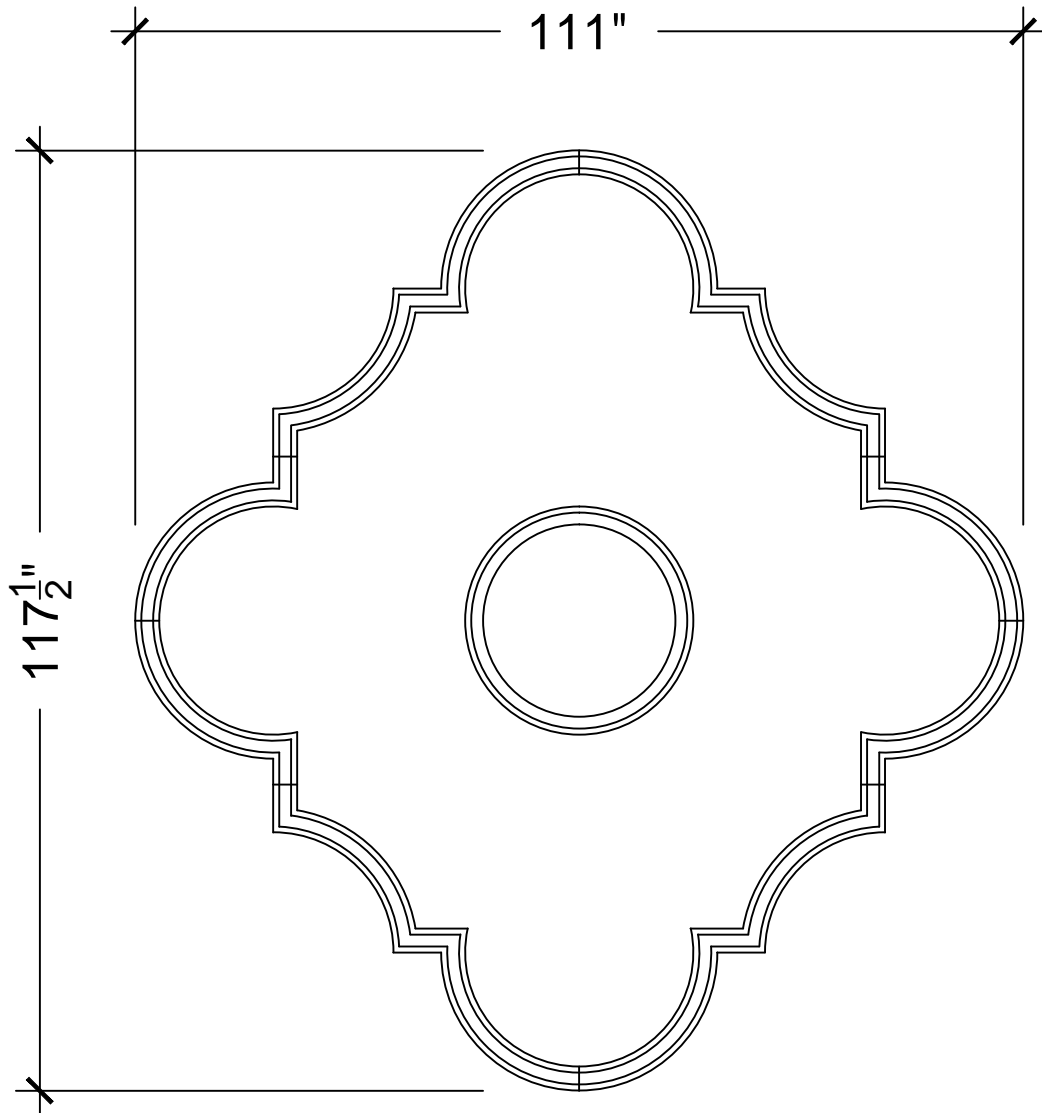

ITEM#

DC707-276

MATERIAL:

PLASTER

HEIGHT:

N/A

PROJECTION:

N/A

FACE:

N/A

REPEAT:

N/A

LENGTH:

N/A

SCALE: 1/2" - 1"

67 Steuben Street
 Brooklyn, NY 11205
 P 718.534.7000
 F 718.534.7040
www.decocraftusa.com

Design Copyright © Deco Craft USA Inc.2010.All rights reserved

NAME:

Layout 3

ITEM#

DC707-276

MATERIAL:

PLASTER

HEIGHT:

N/A

SCALE: 3/4" - 1"

67 Steuben Street
 Brooklyn, NY 11205
 P 718.534.7000
 F 718.534.7040
www.decocraftusa.com

Design Copyright © Deco Craft USA Inc.2010.All rights reserved

NAME:	Layout 4	HEIGHT:	N/A
ITEM#	DC705-276	PROJECTION:	N/A
MATERIAL:	PLASTER	FACE:	N/A
		REPEAT:	N/A
		LENGTH:	N/A