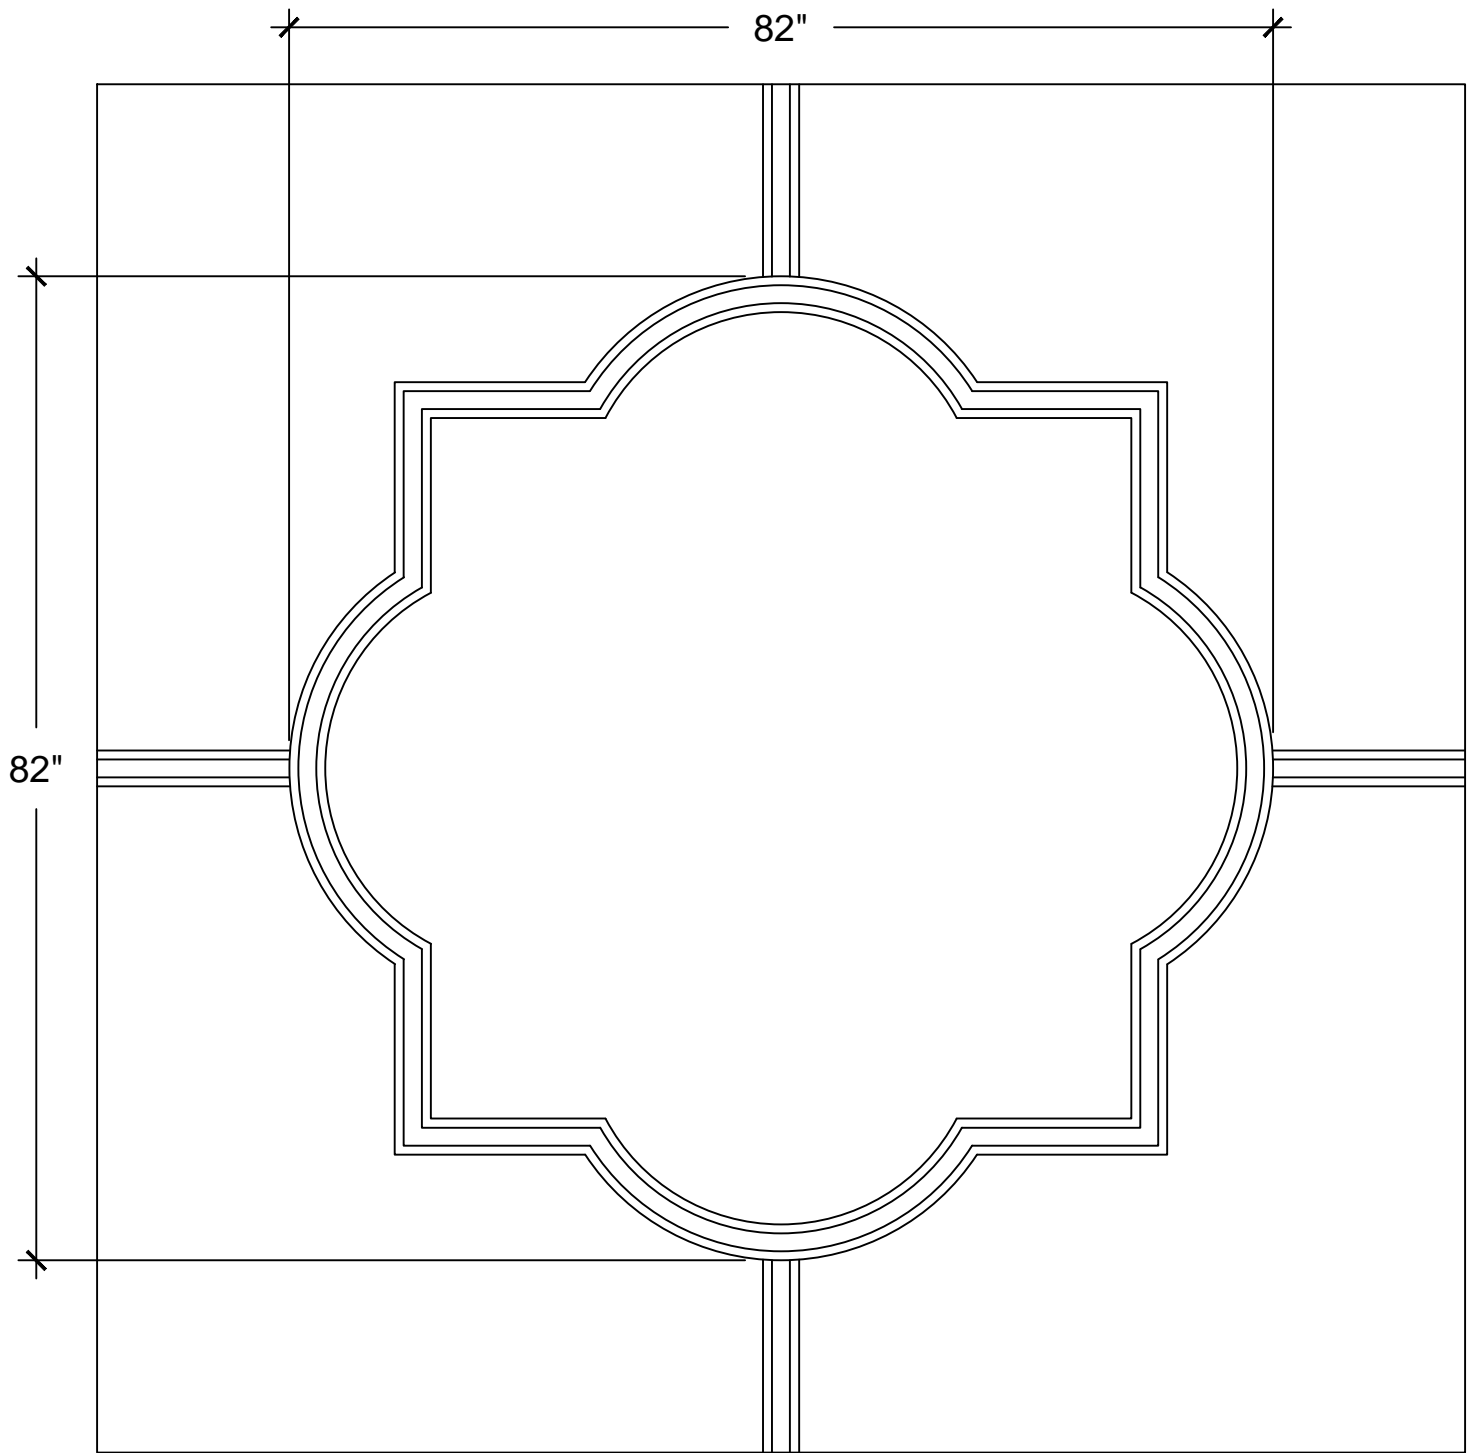

ITEM#

DC707-276

MATERIAL:

PLASTER

HEIGHT:

N/A

PROJECTION:

N/A

Design Copyright © Deco Craft USA Inc.2010.All rights reserved

NAME:

Layout 3

ITEM#

DC707-276

MATERIAL:

PLASTER

HEIGHT:

N/A

PROJECTION:

N/A

FACE:

N/A

REPEAT:

N/A

LENGTH:

N/A

SCALE: 3/4" - 1"

67 Steuben Street
 Brooklyn, NY 11205
 P 718.534.7000
 F 718.534.7040
www.decocraftusa.com

Design Copyright © Deco Craft USA Inc.2010.All rights reserved

NAME:	Layout 4	HEIGHT:	N/A
ITEM#	DC705-276	PROJECTION:	N/A
MATERIAL:	PLASTER	FACE:	N/A
		REPEAT:	N/A
		LENGTH:	N/A