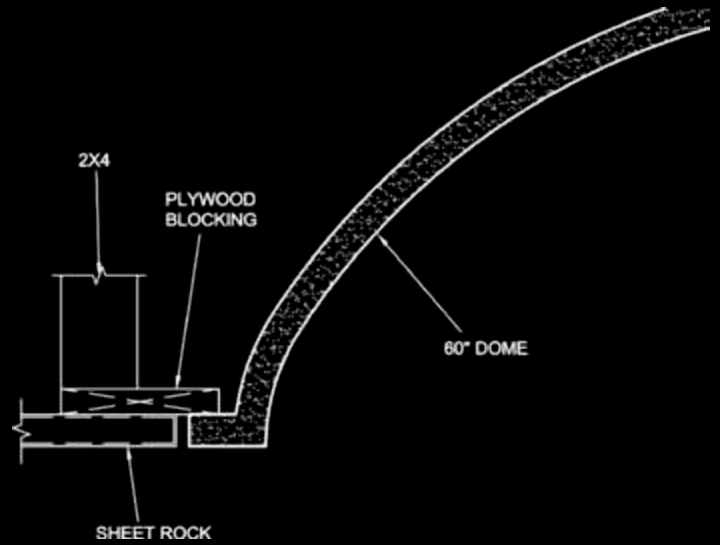

24"

DC702-074 Diameter: 24" P: 2"

38 1/2"

DC703-104 H: 38 1/2" P: 1 1/4" W: 38 1/2"
See matching Center 814-012A pg 50, Panel 401-091 pg 39,
Corner 815-04A pg 51 for complete set

24"

DC702-085 Diameter: 24" P: 15/8"

44 1/2"

DC705-053 L: 61 1/2" P: 5/8" W: 44 1/2"
2" backing on each side

DOMES

DC702-029
 Dome Diameter: 29"
 Depth: 4"

Available in the following sizes:

DC702-030A	Dome Diameter: 24"	Depth: 5"
DC702-030B	Dome Diameter: 24"	Depth: 7 1/2"
DC702-030C	Dome Diameter: 30"	Depth: 6 1/2"
DC703-030A	Dome Diameter: 36"	Depth: 6"
DC703-030B	Dome Diameter: 36"	Depth: 7 3/4"
DC703-030C	Dome Diameter: 36"	Depth: 11"
DC704-030A	Dome Diameter: 48"	Depth: 7"
DC705-030A	Dome Diameter: 60"	Depth: 10"
DC706-030A	Dome Diameter: 72"	Depth: 12"
DC706-030B	Dome Diameter: 72"	Depth: 9"
DC708-030A	Dome Diameter: 96"	Depth: 12"
DC708-030B	Dome Diameter: 96"	Depth: 19"
DC710-030A	Dome Diameter: 120"	Depth: 14"
DC710-030B	Dome Diameter: 120"	Depth: 22"
DC712-030A	Dome Diameter: 144"	Depth: 24"