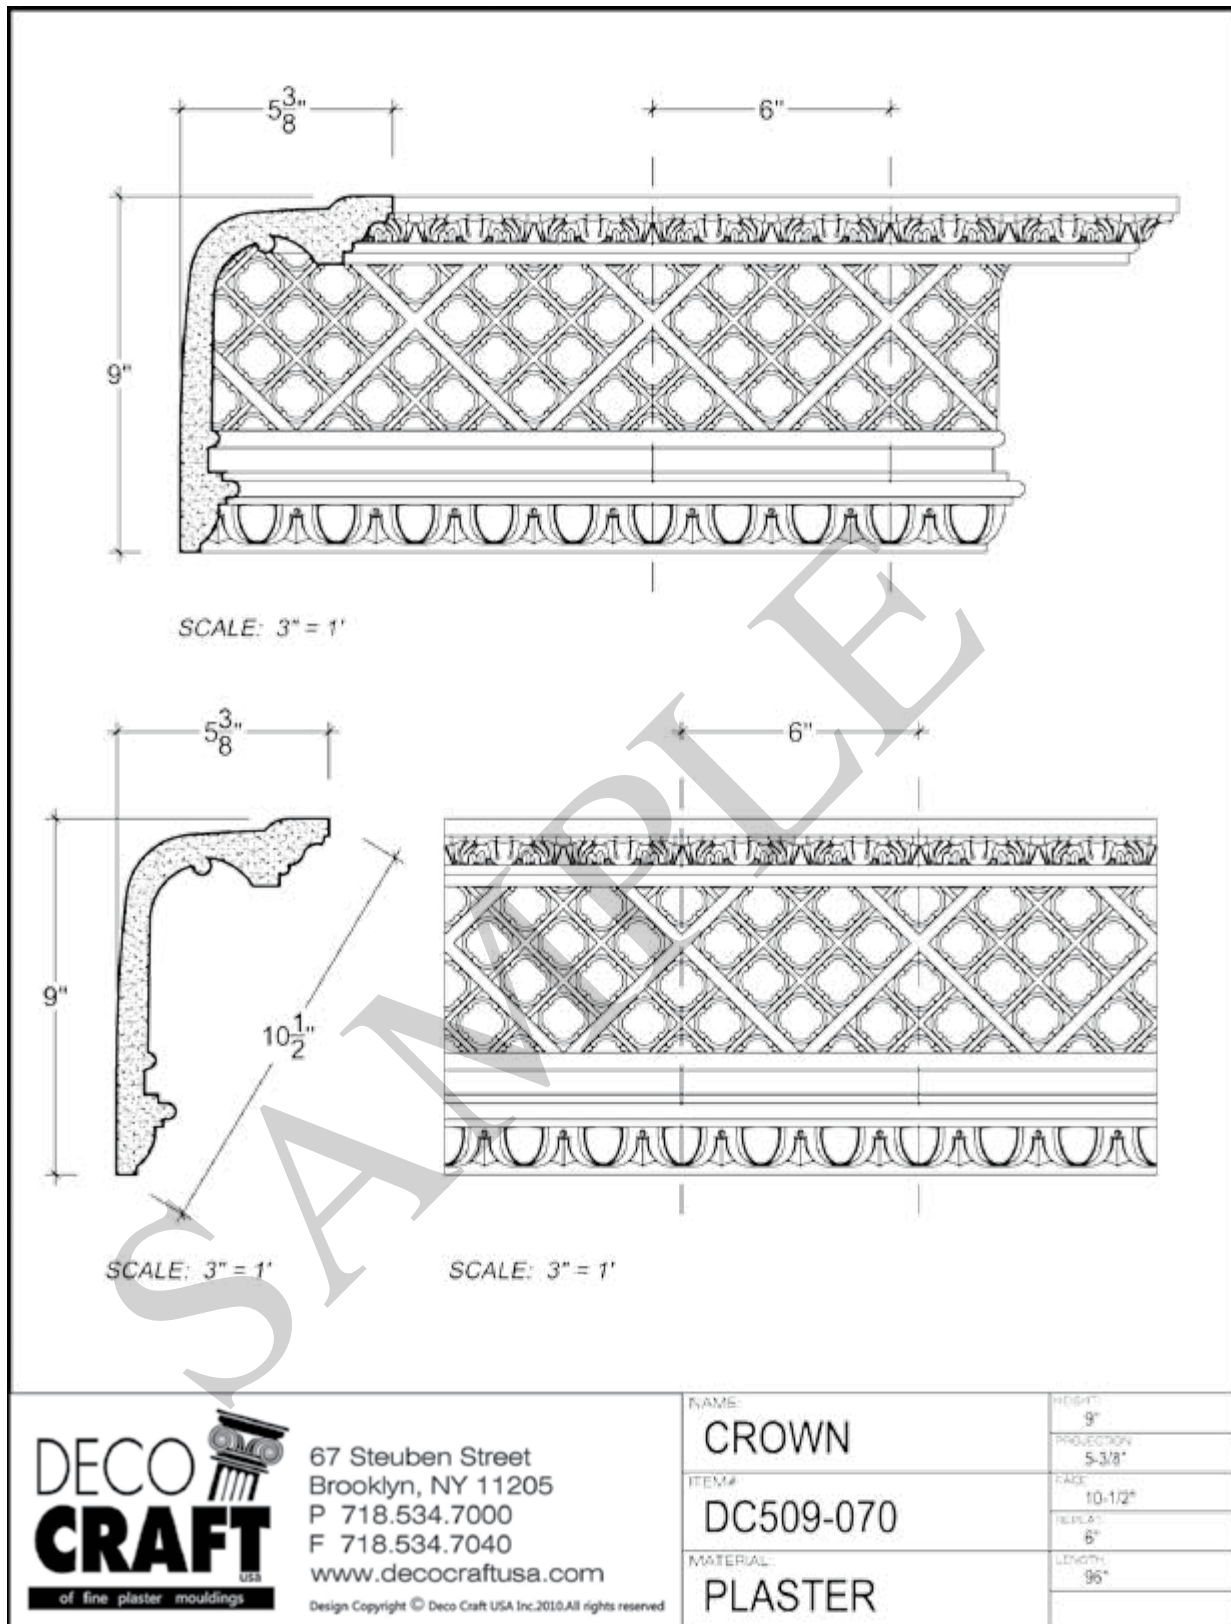

DC808-05A H: 7 3/4" R: 17 1/2" P: 5/8" L: 17 1/2"

DC808-06A H: 2 1/2" R: 6" P: 1/2" L: 12"

A detailed drawing from each of our items is available in a PDF and CAD file upon request,
 or by downloading from our website at www.decocraftusa.com